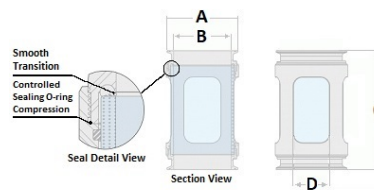

Art.no.  
6144

DN	A	B	C	D	E	Article
DN10	34.0	10.0	80.0	10.0		00103300
DN15	34.0	16.0	87.0	12.5		00153300
DN20	34.0	20.0	90.0	15.0		00203300
DN25	50.5	26.0	95.0	19.0		00253300
DN32	50.5	32.0	102.0	23.5		00323300
DN40	50.5	38.0	108.0	28.0		00403300
DN50	64.0	50.0	124.0	38.0		00503300
DN65	91.0	66.0	162.0	51.0		00653300
DN80	106.0	81.0	183.0	58.0		00803300
DN100	119.0	100.0	202.0	71.0		01003300
DN125	155.0	125.0	225.0	82.0		01253300
DN150	183.0	150.0	251.0	95.0		01503300

## Article properties

According to	BS 4825-3
Type	Pipe sight glass
Field of application	Food & Chemistry
Connection	Clamp - Clamp
Material	1.4404 (316L)
Material glass	Borosilicate glass
Gaskets	EPDM
Certification	3.1 According to EN10204